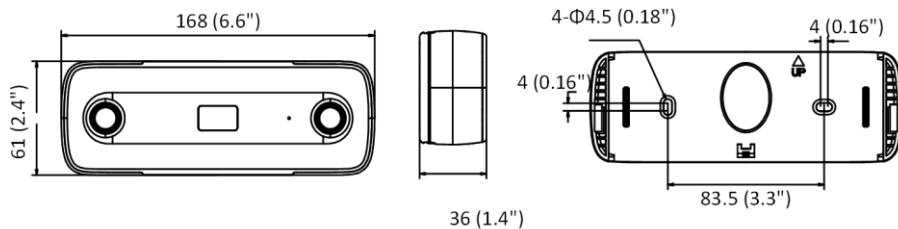

Material	Front cover: plastic, camera body: metal
Dimensions	With -V: 168 mm × 61 mm × 41 mm (6.6" × 2.4" × 1.6") Without -V: 168 mm × 61 mm × 36 mm (6.6" × 2.4" × 1.4") With Package: 235 mm × 120 mm × 125 mm (9.2" × 4.7" × 4.9")
Weight	Camera: Approx. 435 g (1 lb.) With package: 725 g (1.6 lb)
Approval	
EMC	47 CFR Part 15, Subpart B; EN 55032: 2015, EN 61000-3-2: 2014, EN 61000-3-3: 2013, EN 50130-4: 2011 +A1: 2014; AS/NZS CISPR 32: 2015; ICES-003: Issue 6, 2016; KN 32: 2015, KN 35: 2015
Safety	UL 60950-1, IEC 60950-1:2005 + Am 1:2009 + Am 2:2013, EN 60950-1:2005 + Am 1:2009 + Am 2:2013, IS 13252(Part 1):2010+A1:2013+A2:2015
Environment	2011/65/EU, 2012/19/EU, Regulation (EC) No 1907/2006
Protection	With -V model: IP67 (IEC 60529-2013)

Available Model

DS-2CD6825G0/C-I (2 mm), DS-2CD6825G0/C-IS (2 mm), DS-2CD6825G0/C-IV (2 mm), DS-2CD6825G0/C-IVS (2 mm)

Dimension

Without -V Model:

With -V Model:

Installation Recommendation

Following table shows the relations among focal length, mounting height, and max. detection span of typical values. For detailed installation advice, please contact the technical support of HIKVISION.